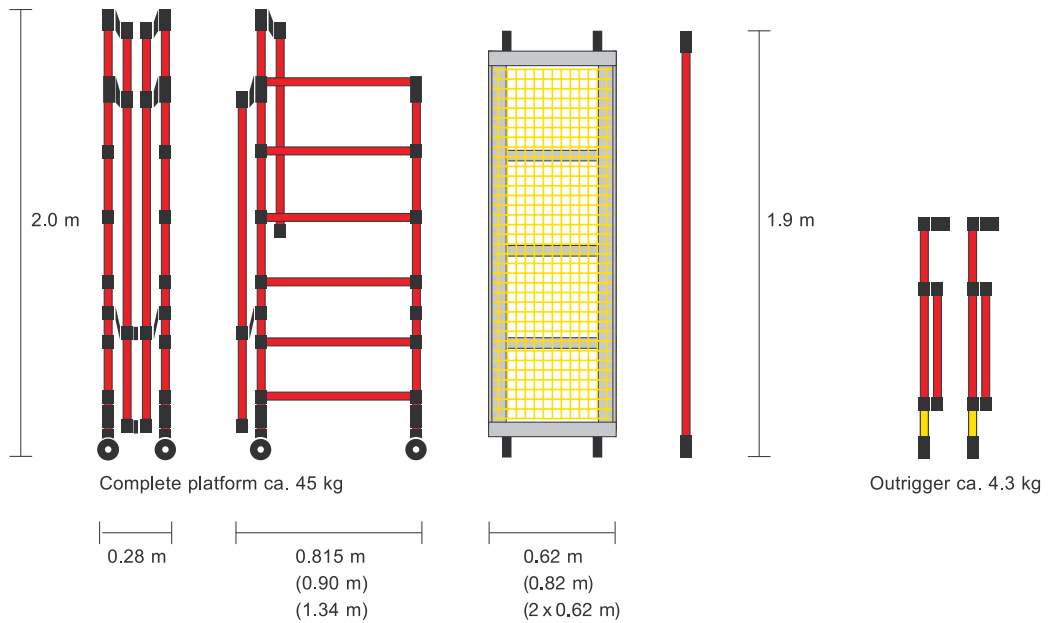

www.supply999.com

When every second counts.

GRP rescue platforms

Operational in just a few seconds

Rescue platforms made from fiber-glass for truck, train, and bus rescues

- Current insulating
- Chemical resistant
- Weather resistant
- Heat and cold resistant
- Load capacity max 400 kg
- Low deadweight
- Assembly without tools
- Platform height up to 2.10 m
- 30 cm height adjustable feet
- Height adjustment using outriggers up to 1.5 m

terrain of up to 1.50 m in height or 60° gradient. E.g., on railway embankments or banks.

Baseplate: alternative or in addition to steering roller. Easily exchanged.

Quick release closes under load/ automatically locks

Telescoping handrail/
back protector up to
1m at maximum
headroom

Insertion height for
the shelves of 30 cm
to max. 210 cm head
room – infinitely
adjustable

Feet are steplessly
height adjustable up
to max. 30 cm with
mount for steering
rollers or tilting
baseplates

Lockable
industrial type wheels

Dimensions/ Weight:

Platform can be supplied in 3 var. widths
(Built according to DIN 14555-3 rescue vehicles RW)

Accessories:

Baseplates
Cat. no. FW-BP 00

Steering rollers
Cat. no. CA06